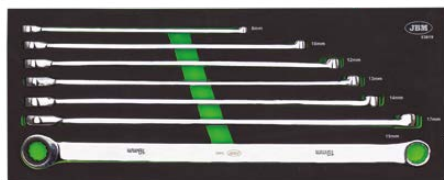

SET OF HINGED COMBINATION SPANNERS WITH RATCHET

- 0° to 180° hinged head.
- 72-tooth ratchet spanner with 5° arch.

CHROME FINISH

12 SPANNERS

7 SPANNERS

51318

8, 9, 10, 11, 12, 13, 14, 15, 16, 17, 18, 19mm

12 PCS

7 PCS EXTRA-LONG RATCHET WRENCH SET

54066

2,33 5 175

53019

2,33 5 175

CARBON FIBER FINISH MODULE

CHROME FINISH

7 PCS